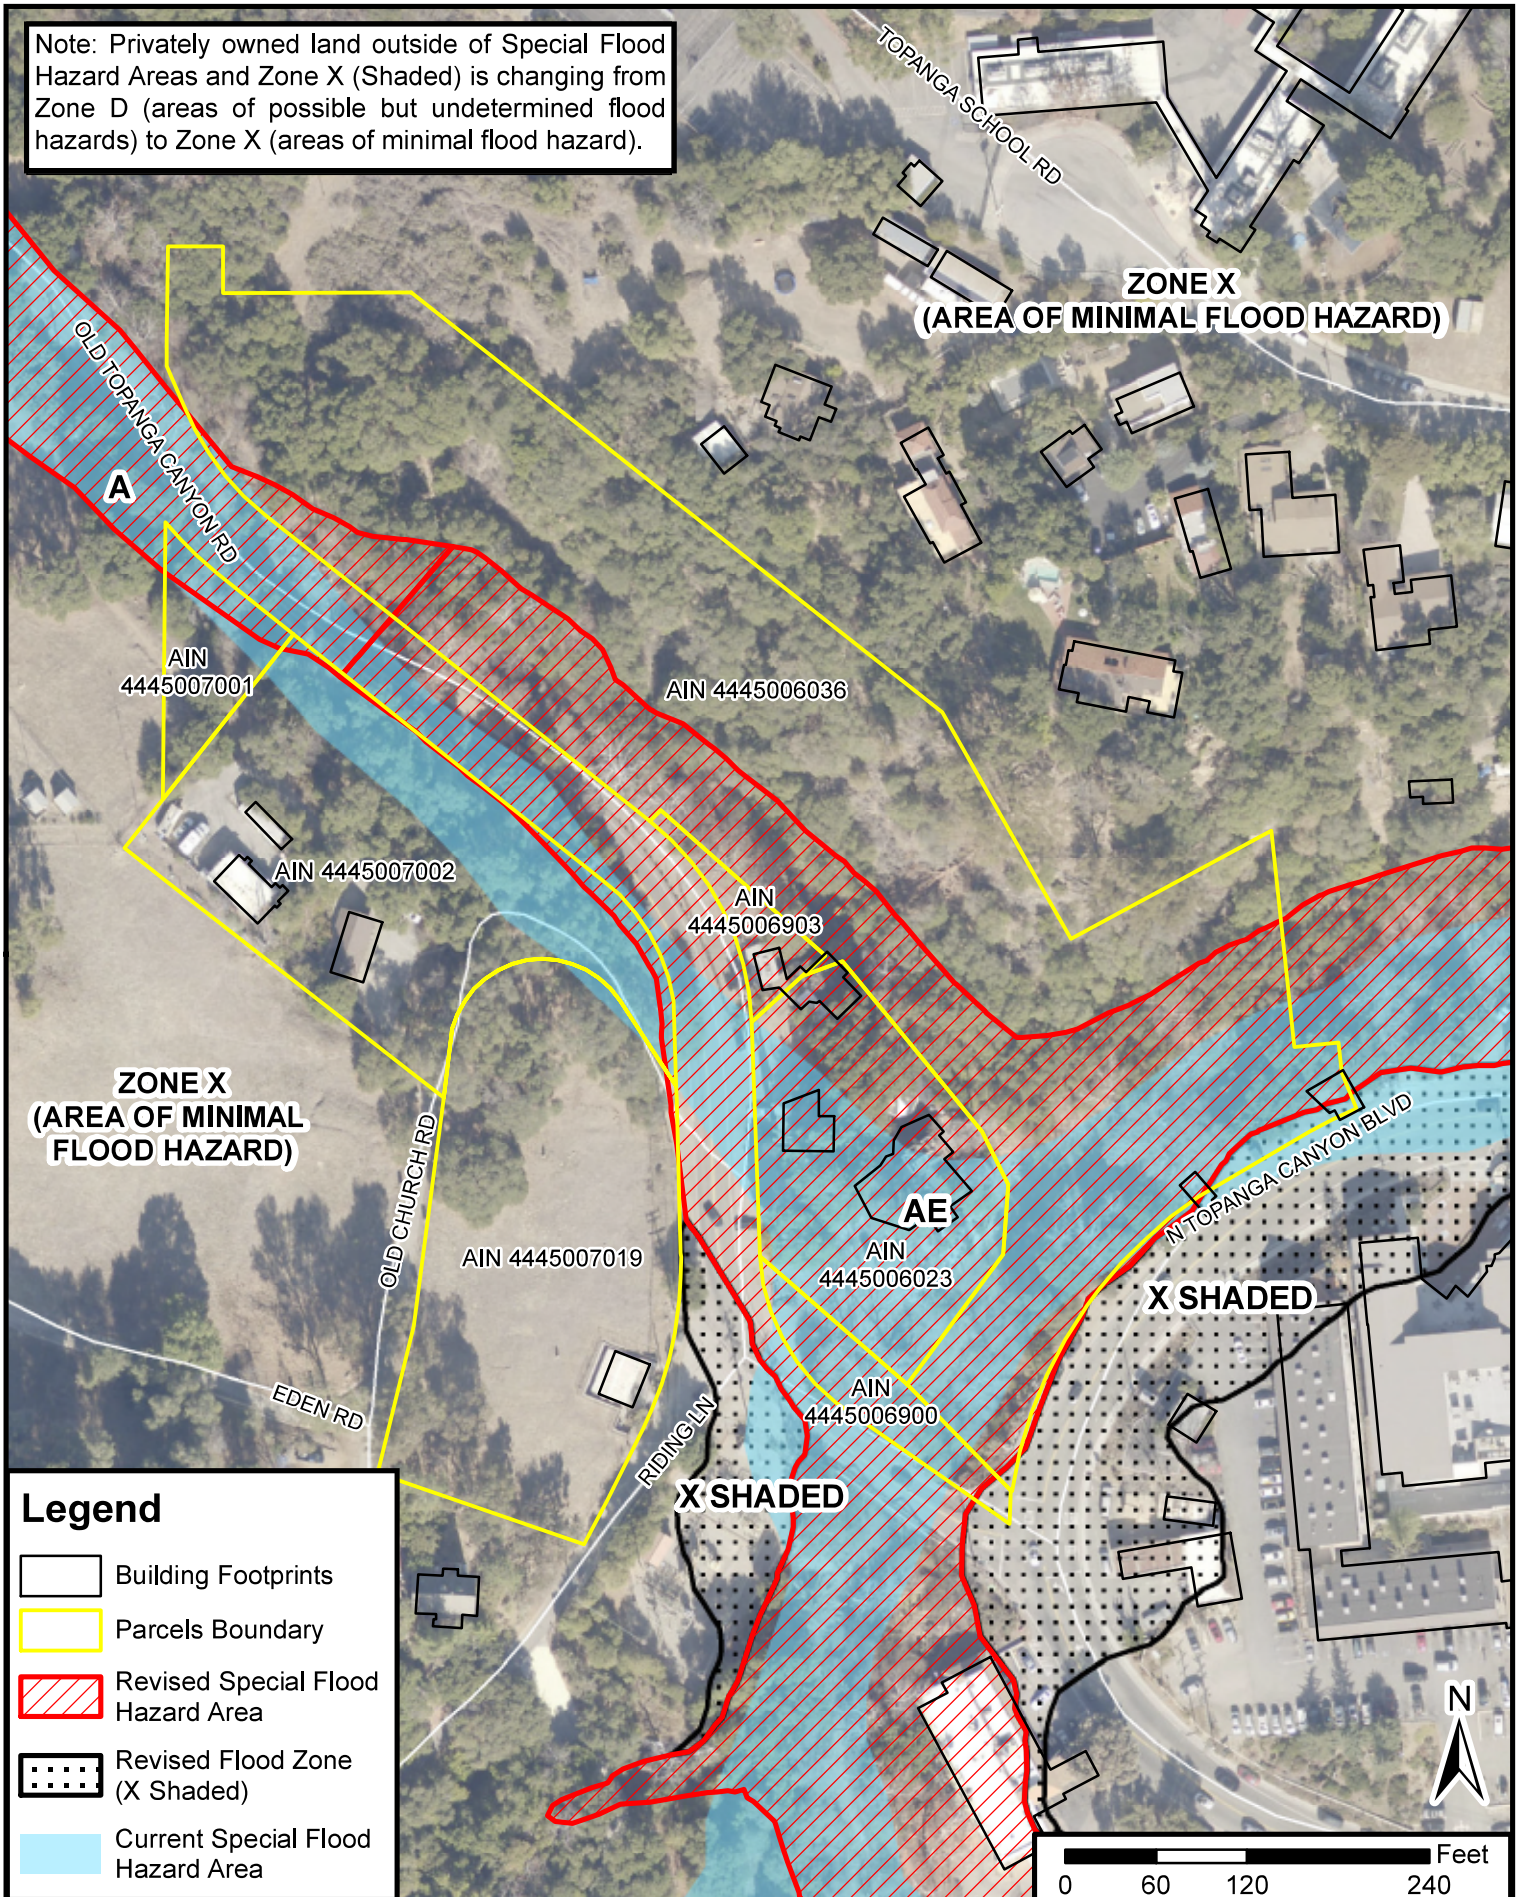

Old Topanga Flood Zone Exhibit

Note: Privately owned land outside of Special Flood Hazard Areas and Zone X (Shaded) is changing from Zone D (areas of possible but undetermined flood hazards) to Zone X (areas of minimal flood hazard).

Exhibit 65